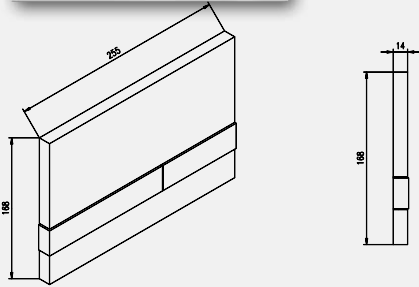

*Creative bath
design -
impressive, clear
and elegant.
Design that
suits you.*

ELEGANCE

CLASSIC

AVANTGARDE

Our flushing plates are available as twin quantities
or Start/Stop function, in various colours and mate-
rials such as glass, granite, slate or wood.